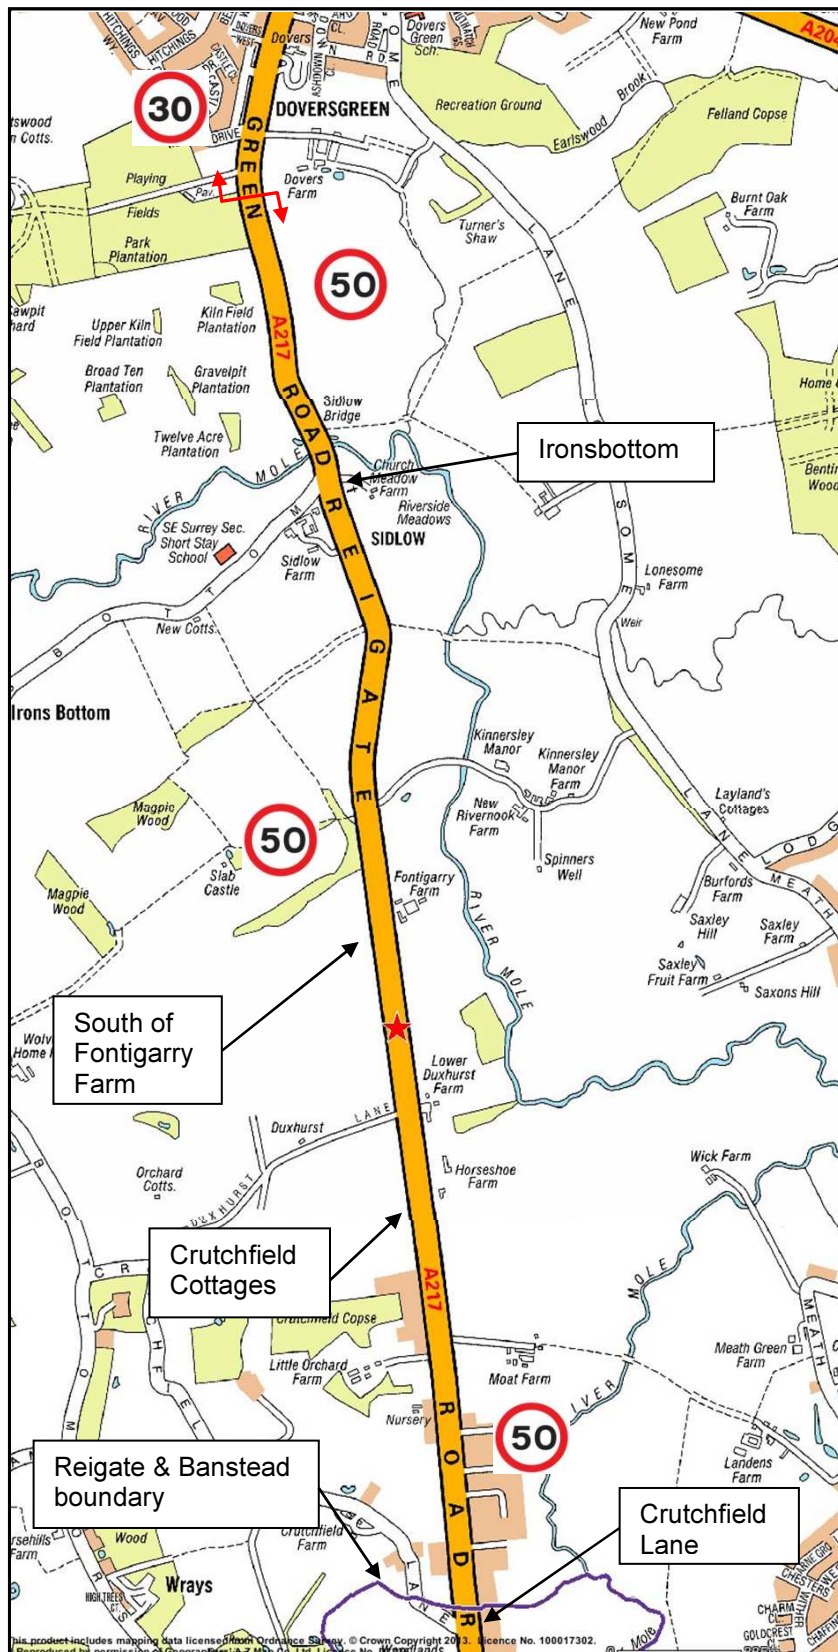

Annex 1

A217 Reigate Road/Dovers Green Road
Existing Speed Limits & Survey Locations

This page is intentionally left blank